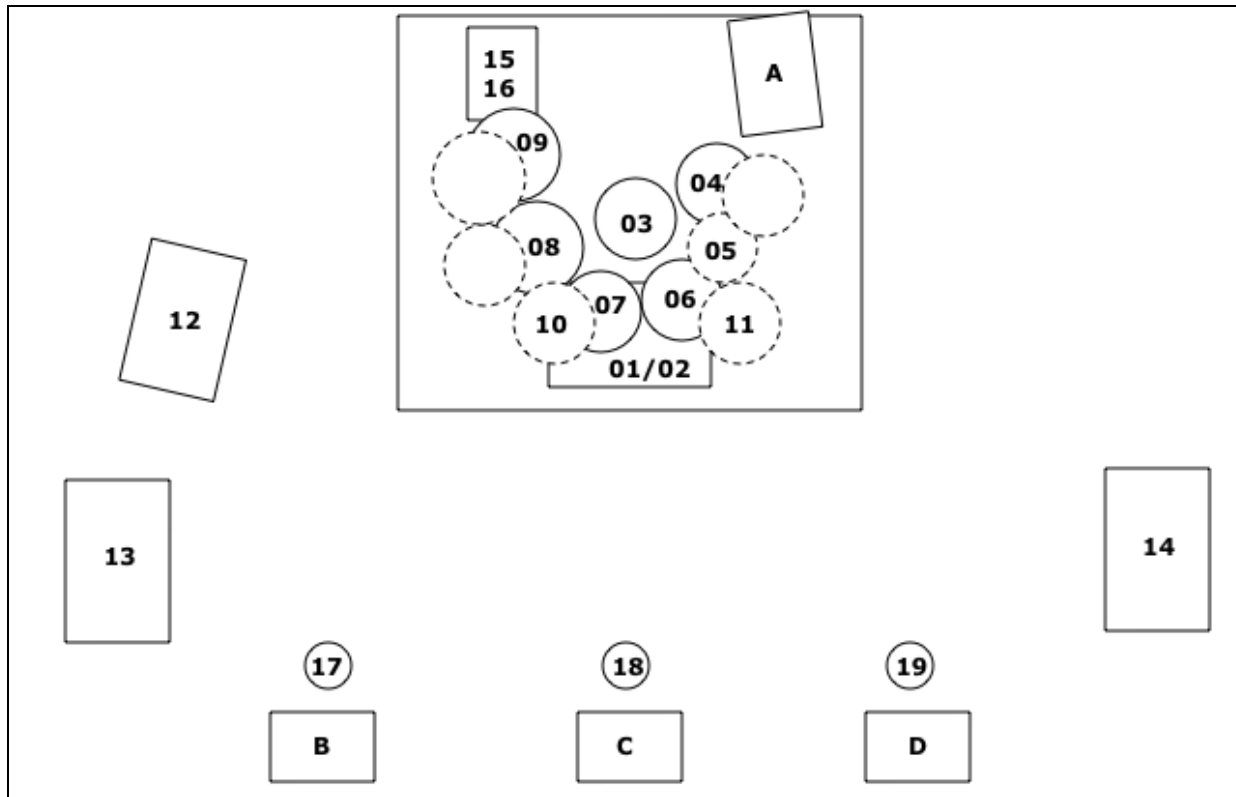

ETTA ZERO

STAGEPLAN

Monitoring:

- A Drum
- B Bass, Backing Vocals
- C Lead Vocals
- D Gitarre, Backing Vocals

Kanäle:

- 01 Kick
- 02 Kick (Grenzflächen)
- 03 Snare
- 04 Piccolo Snare
- 05 HiHat
- 06 Tom
- 07 Tom
- 08 Floor
- 09 Floor
- 10 Overhead 1
- 11 Overhead 2
- 12 Bass DI
- 13 Gitarre (wenn Stereo)
- 14 Gitarre
- 15 Synth/Computer
- 16 Synth/Computer
- 17 Vocals Bass
- 18 Lead Vocals
- 19 Vocals Gitarre